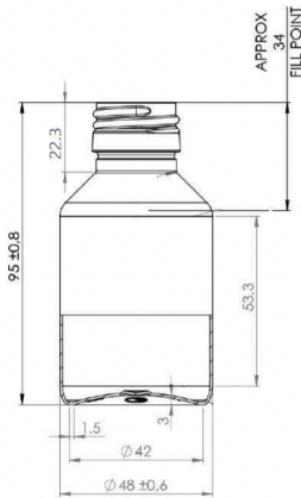

Pharma Veral 100

General info

Item no. (SKU):	LS1020413101
Family / Range:	Pharma Veral
Capacity:	100ml
Neck:	28 ROPP
Weight:	14
Shape:	Round
Material:	PET
Colour:	All Colours Available
Print Areas:	
Country of Origin:	Lithuania

Packaging Info

Packed in Boxes

Box Dimensions (mm):	594 x 394 x 448
Quantity per box (pcs):	
Boxes per pallet (pcs):	20
Quantity per pallet (pcs):	
Net weight (kg):	
Gross weight (kg):	
Pallet height (mm):	2400

Packed in PE bags on trays (Full pallet)

Tray dimensions (mm):	1200 x 800 x 50
Quantity per tray (pcs):	432
Quantity per PE bag (pcs):	108
PE bags per tray (pcs):	4
Trays per pallet (pcs):	23
Quantity per pallet (pcs):	9936
Net weight (kg):	139
Gross weight (kg):	154
Pallet height (mm):	2400